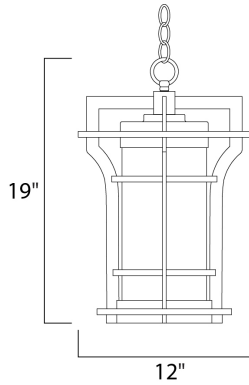

**PRODUCT DESCRIPTION**

**MEASUREMENTS**

DIMENSION : 12" L x 12" W x 19" H  
 HANGING WEIGHT : 12 lb

**LAMPING**

INPUT VOLTAGE : 120V  
 LUMENS : 1,000 Rated  
 BULB : 1 x 12W LED E26 Medium , 12W Total  
 BULB INCLUDED : (Included)  
 DIMMABLE : Triac CL  
 CRI : 90+ CRI  
 COLOR\_TEMP : 3000K

**FINISHES OPTION**

 Black Oxide (BO)

**GLASS**

Water Glass WG

**MATERIAL**

Die Cast Aluminum

**RATINGS**

cETLus  
 Damp Location  
 JA8 Bulb In